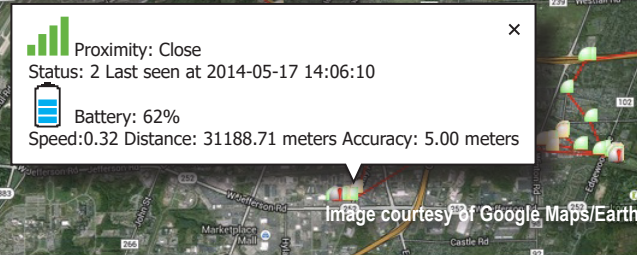

●	Time: 2014-05-17 14:11:10	Speed: 13.03 Distance: 35008.93 meters Accuracy: 10.00 meters
●	Time: 2014-05-17 14:12:10	Speed: 0.88 Distance: 35155.40 meters Accuracy: 10.00 meters
●	Time: 2014-05-17 14:13:10	Speed: 0.88 Distance: 35155.40 meters Accuracy: 10.00 meters
●	Time: 2014-05-17 14:14:10	Speed: 0.71 Distance: 35197.92 meters Accuracy: 5.00 meters
●	Time: 2014-05-17 14:15:10	Speed: 0.71 Distance: 35197.92 meters Accuracy: 5.00 meters
●	Time: 2014-05-17 14:16:13	Speed: 0.26 Distance: 35206.15 meters Accuracy: 5.00 meters
●	Time: 2014-05-17 14:16:25	Speed: 0.26 Distance: 35206.15 meters Accuracy: 5.00 meters
●	Time: 2014-05-17 14:17:10	Speed: 0.26 Distance: 35206.15 meters Accuracy: 5.00 meters
●	Time: 2014-05-17 14:18:10	Speed: 0.75 Distance: 35222.77 meters Accuracy: 5.00 meters
●	Time: 2014-05-17 14:19:10	