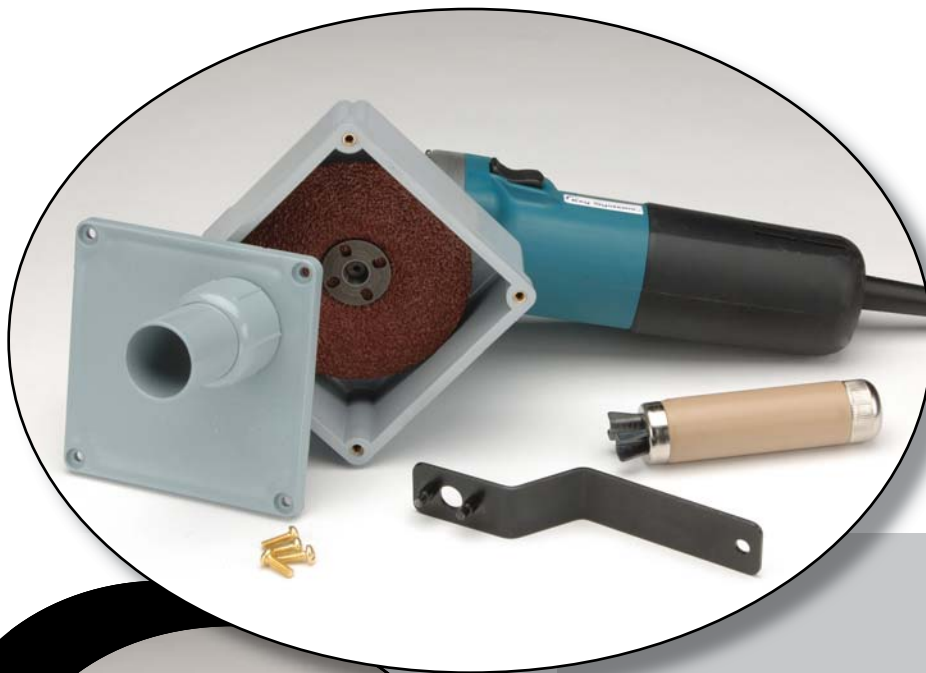

Key Destroyer

Eliminate your unused, high-risk keys in seconds!

Key Destroyer

Eliminate your unused, high-risk keys in seconds.

Patented keyways are an important part of the security equation. As with most security functions, the extra peace-of-mind patented keyways provide can evaporate quickly if proper precautions are not taken.

Lost, broken, worn out or stolen keys are security breaches waiting to happen, usually leading to the diversion of large amounts of time and money.

For these reasons, Key Systems, Inc. developed the Key Destroyer.

Made a bad cut on a high-risk patented keyway? Retiring a key? Feed them to the Key Destroyer and eliminate any potential risk.

No pieces. No bumping. No potential problems.

In seconds, the Key Destroyer grinds away the shaft of the key blank, leaving only the "head" for record keeping. It's quick, it's convenient, and it's fail-proof.