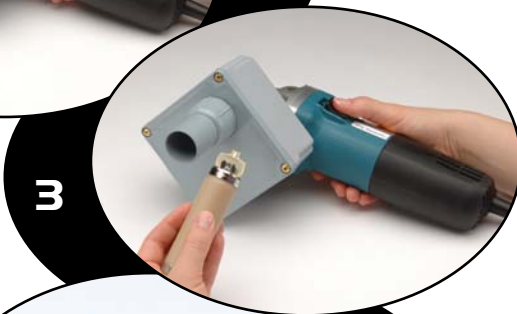

Key Destroyer

Eliminate your unused, high-risk keys in seconds!

Key Destroyer

Eliminate your unused, high-risk keys in seconds.

Patented keyways are an important part of the security equation. As with most security functions, the extra peace-of-mind patented keyways provide can evaporate quickly if proper precautions are not taken.

Lost, broken, worn out or stolen keys are security breaches waiting to happen, usually leading to the diversion of large amounts of time and money.

For these reasons, Key Systems, Inc. developed the Key Destroyer.

Made a bad cut on a high-risk patented keyway? Retiring a key? Feed them to the Key Destroyer and eliminate any potential risk.

No pieces. No bumping. No potential problems.

In seconds, the Key Destroyer grinds away the shaft of the key blank, leaving only the "head" for record keeping. It's quick, it's convenient, and it's fail-proof.